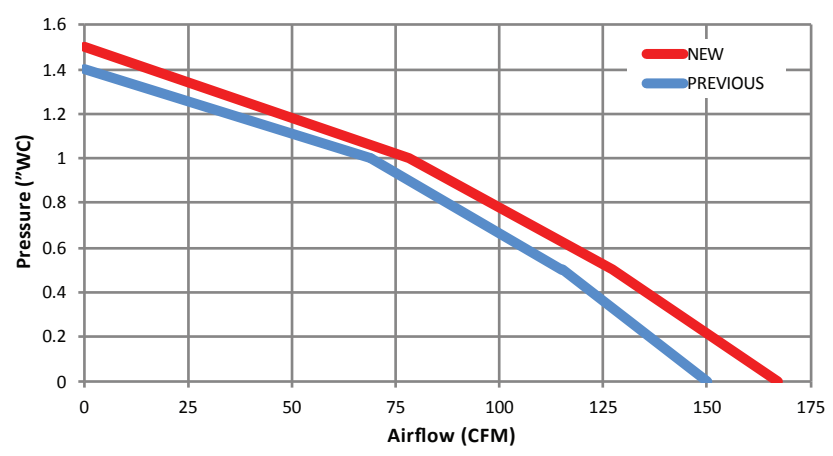

## XP151 PRO SERIES IMPROVED PERFORMANCE

MODEL	FAN DUCT DIAMETER	WATTS	RECOM. MAX. OP. PRESSURE \"WC	TYPICAL CFM vs. STATIC PRESSURE WC			
				0\"	.5\"	1.0\"	1.5\"
XP151 PRO SERIES <b>NEW</b>	4\"	53-70	1.4	167	127	77	-
XP151 PRO SERIES	4\"	45-60	1.3	150	115	69	-