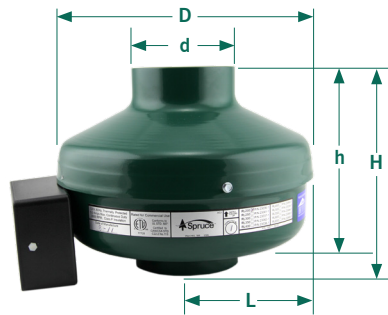

Spruce RB110

MADE IN USA Made in USA with U.S. and imported parts.

5 YEAR WARRANTY All Spruce™ inline radon fans are covered by our 5-year, hassle-free warranty.

MODEL	P/N	DUCT	WATTS	TYPICAL CFM VS. STATIC PRESSURE							
				0"	0.2"	0.5"	0.75"	1"	1.25"	1.5"	
RL200	28224	4"	42-62	163	150	123	101	76	54	28	
RL300	28225	6"	53-79	268	240	194	156	117	74	34	
RV100	28040	4"	35-44	113	100	71	46	18	-	-	
RV125	28042	4"	48-68	115	110	98	87	72	57	43	
RB110*	28128	4"	14-20	121	100	68	20	-	-	-	
RB275	28115	6"	47-65	251	210	157	117	70	26	-	